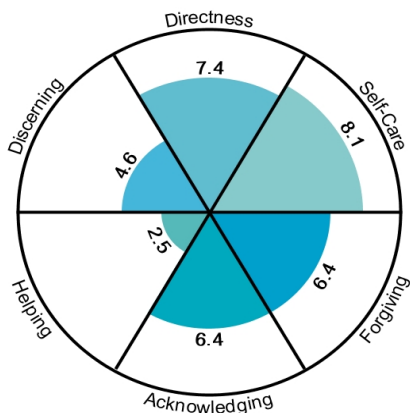

SPHERE GRAPH

Annie Jones Date Entered: 03/28/13
For Whole Life Profile

PROFILE

PSYCHOLOGICAL HEALTH

(ENHANCING HAPPINESS)

DIGNITY ~ SELF-AWARENESS ~ REALISM

FINANCIAL HEALTH

(GROWING SUCCESS)

PURPOSE ~ INTEGRITY ~ CONSCIENTIOUSNESS

PHYSICAL HEALTH

(GENERATING VITALITY)

REJUVINATION ~ ENDURANCE ~ NOURISHMENT

RELATIONSHIP HEALTH

(EXPANDING LOVE)

TRUST ~ RESPECT ~ MUTUAL BENEFIT

INTEGRAL HEALTH

(ENRICHING MEANING)

WISDOM ~ HARMONY ~ FULFILLMENT