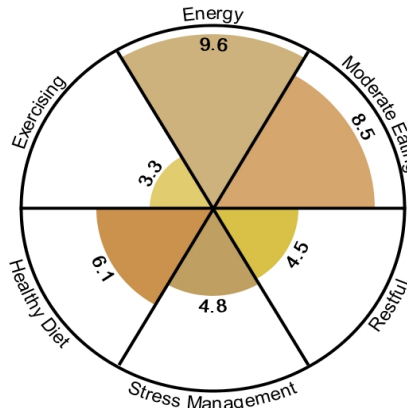

SPHERE GRAPH

Annie Jones Date Entered: 03/28/13
For Whole Life Profile

PROFILE

PSYCHOLOGICAL HEALTH

(ENHANCING HAPPINESS)

DIGNITY ~ SELF-AWARENESS ~ REALISM

FINANCIAL HEALTH

(GROWING SUCCESS)

PURPOSE ~ INTEGRITY ~ CONSCIENTIOUSNESS

PHYSICAL HEALTH

(GENERATING VITALITY)

REJUVINATION ~ ENDURANCE ~ NOURISHMENT

RELATIONSHIP HEALTH

(EXPANDING LOVE)

TRUST ~ RESPECT ~ MUTUAL BENEFIT

INTEGRAL HEALTH

(ENRICHING MEANING)

WISDOM ~ HARMONY ~ FULFILLMENT