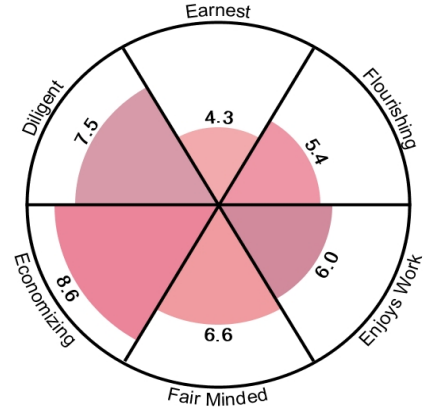

SPHERE GRAPH

Annie Jones Date Entered: 03/28/13
For Whole Life Profile

PROFILE

PSYCHOLOGICAL HEALTH

(ENHANCING HAPPINESS)

DIGNITY ~ SELF-AWARENESS ~ REALISM

FINANCIAL HEALTH

(GROWING SUCCESS)

PURPOSE ~ INTEGRITY ~ CONSCIENTIOUSNESS

PHYSICAL HEALTH

(GENERATING VITALITY)

REJUVINATION ~ ENDURANCE ~ NOURISHMENT

RELATIONSHIP HEALTH

(EXPANDING LOVE)

TRUST ~ RESPECT ~ MUTUAL BENEFIT

INTEGRAL HEALTH

(ENRICHING MEANING)

WISDOM ~ HARMONY ~ FULFILLMENT