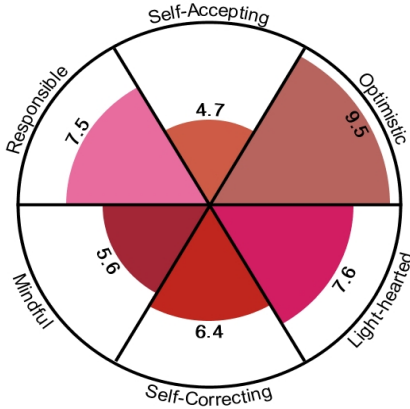

SPHERE GRAPH

Annie Jones Date Entered: 03/28/13
For Whole Life Profile

PROFILE

PSYCHOLOGICAL HEALTH

(ENHANCING HAPPINESS)

DIGNITY ~ SELF-AWARENESS ~ REALISM

FINANCIAL HEALTH

(GROWING SUCCESS)

PURPOSE ~ INTEGRITY ~ CONSCIENTIOUSNESS

PHYSICAL HEALTH

(GENERATING VITALITY)

REJUVINATION ~ ENDURANCE ~ NOURISHMENT

RELATIONSHIP HEALTH

(EXPANDING LOVE)

TRUST ~ RESPECT ~ MUTUAL BENEFIT

INTEGRAL HEALTH

(ENRICHING MEANING)

WISDOM ~ HARMONY ~ FULFILLMENT